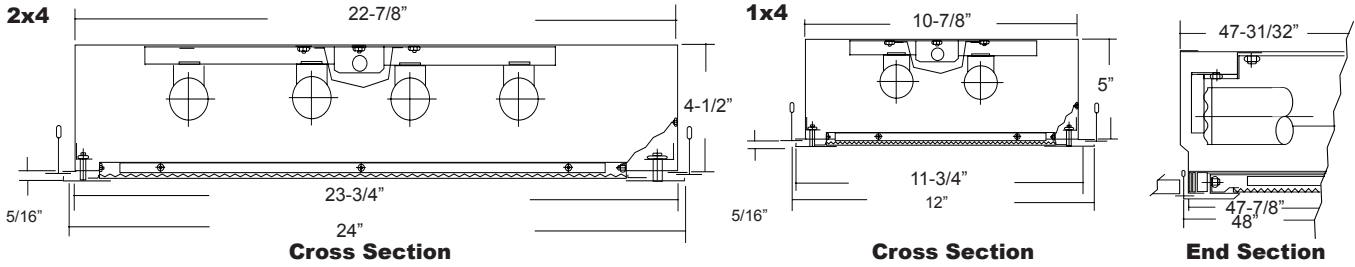

Specifications

- **Housing:** 20-gauge cold rolled steel "hole-free" housing with lapped and welded seams. Flattened 1/2" knockouts in top and ends of housing. Optional 18-gauge stainless steel or 16-gauge aluminum housing available.
- **Door:** Drop down 18-gauge cold rolled steel door frame. Optional 18-gauge brushed stainless steel or 16 gauge aluminum door available.
- **Lens:** Standard .125" thick clear prismatic acrylic with smooth side exposed to facilitate cleaning. Held with continuous formed channels for positive retention. Optional lensing shown below.
- **Gasket:** Closed cell neoprene sponge gasket between door and housing. Perimeter of endplates sealed with silicone caulking.
- **Door Latch Screws:** Standard Phillips head screws to secure door.
- **Lamps:** See below for lamping options. Lamps supplied by others.
- **Ballasts:** Standard universal voltage 120V through 277V electronic 90% power factor <10% THD. Other ballast options available.
- **Finish:** Standard baked white polyester powder coat paint finish. Optional AgION™ antimicrobial finish available.
- **Mounting:** Housing to fit 1" or 1-1/2" grid ceilings. Support above plenum by others.

Dimensions & Mounting

Photometry

Candlepower Distribution

Catalog #CRG-DD-24-6-T8
 Luminaire Efficiency: 74.8%
 Lamps: 6 - FO32/T8/735
 Input Wattage: 192 Watts
 Ballast Type: Electronic
 Ballast Factor: 1.0