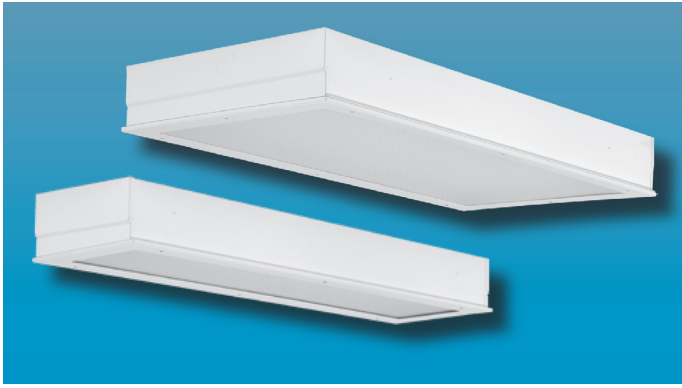

CRG-DD SERIES

GRID MOUNTED CLEAN ROOM WITH DROP DOWN DOOR

CLEAN ROOM

Suitable for 100, 1,000, 10,000 environments

Specifier's Reference

Project Name	Type
Catalog No.	
Comments	

- **Listings/Certifications:** ETL (US/Canada).
NSF, Wet location listed

Specifications

- **Housing:** 20-gauge cold rolled steel "hole-free" housing with lapped and welded seams. Flattened 1/2" knockouts in top and ends of housing. Optional 18-gauge stainless steel or 16-gauge aluminum housing available.
- **Door:** Drop down 18-gauge cold rolled steel door frame. Optional 18-gauge brushed stainless steel or 16 gauge aluminum door available.
- **Lens:** Standard .125" thick clear prismatic acrylic with smooth side exposed to facilitate cleaning. Held with continuous formed channels for positive retention. Optional lensing shown below.
- **Gasket:** Closed cell neoprene sponge gasket between door and housing. Perimeter of endplates sealed with silicone caulking.
- **Door Latch Screws:** Standard Phillips head screws to secure door.
- **Lamps:** See below for lamping options. Lamps supplied by others.
- **Ballasts:** Standard universal voltage 120V through 277V electronic 90% power factor <10% THD. Other ballast options available.
- **Finish:** Standard baked white polyester powder coat paint finish. Optional AgION™ antimicrobial finish available.
- **Mounting:** Housing to fit 1" or 1-1/2" grid ceilings. Support above plenum by others.