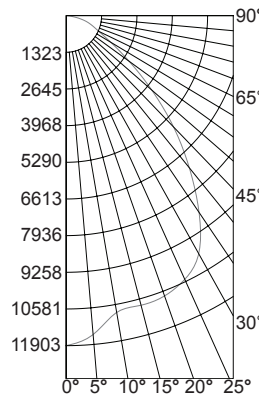

Candlepower Distribution

Options

Antimicrobial: Optional Agion™ Antimicrobial protection using silver technology inhibits bacterial colonization on metal interior and exterior surfaces. Agion™ antimicrobial FDA recognized and EPA registered, meeting all applicable EPA standards.

Closed Cell Neoprene Gasket Standard

.125 Prismatic Acrylic Lens Standard