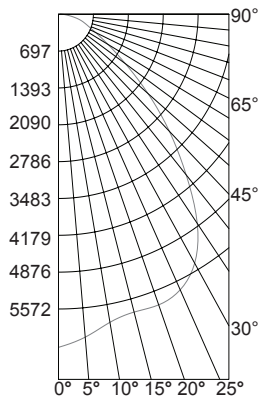

Dimensions & Mounting

Photometry

Candlepower Distribution

Catalog #CRG-DD-24-6-T8
 Luminaire Efficiency: 74.8%
 Lamps: 6 - FO32/T8/735
 Input Wattage: 192 Watts
 Ballast Type: Electronic
 Ballast Factor: 1.0