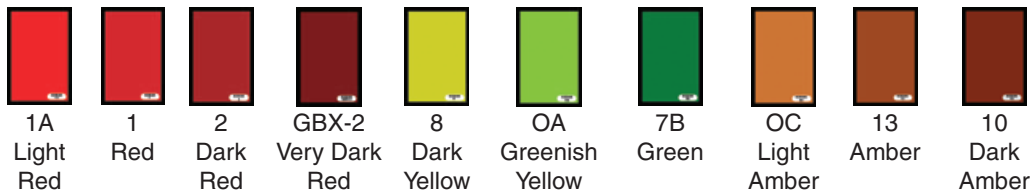

Optional Grounded Convenience Outlet Available

Sealed reflector to insure no stray light can escape and expose film.

EASTMAN KODAK DARKROOM FILTERS

Colors representative, not actual.

NOTE: KODAK RECOMMENDED MAXIMUM LAMP WATTAGE: 15WATTS. HIGHER WATTAGE MAY MELT FILTER.

Specifications

- Housing: 20 gauge die-formed and welded steel. Optional stainless steel housing available.
- Door: Fully gasketed one piece 20 gauge stainless steel hinged door.
- Lens: Standard Pattern 73 tempered glass lens for general illumination.
- Filter: Eastman Kodak darkroom safelight filter(s). See below for quantities included. Filter choice by others.
- Finish: Standard matte black polyester powder coat paint finish.
- Fasteners: Knurled nickel plated brass thumb screws for easy access.
- Lamps: General illumination 2-75 watt A-19 lamps by others. Filter compartment - maximum 15 watt A-15 lamp by others. This is the highest wattage recommended by Eastman Kodak. Higher wattage may damage filter.
- Listings/Certifications: Wet location, ETL (US/Canada) listing