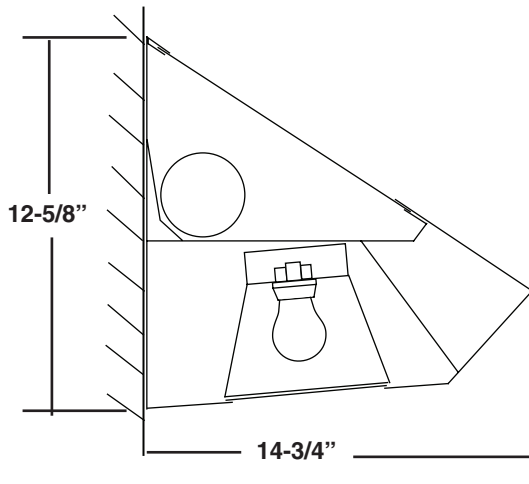

Specifications

- Housing: 20 gauge die-formed and welded steel. Optional stainless steel housing available.
- Door: Fully gasketed one piece 20 gauge stainless steel hinged door.
- Lens: Standard Pattern 73 tempered glass lens for general illumination.
- Filter: Eastman Kodak darkroom safelight filter(s). See below for quantities included. Filter choice by others.
- Finish: Standard matte black polyester powder coat paint finish.
- Fasteners: Knurled nickel plated brass thumb screws for easy access.
- Lamps: General illumination 2-75 watt A-19 lamps by others. Filter compartment - maximum 15 watt A-15 lamp by others. This is the highest wattage recommended by Eastman Kodak. Higher wattage may damage filter.
- Listings/Certifications: Wet location, ETL (US/Canada) listing

Mounting & Dimensions

7/32" Diameter Mounting Holes